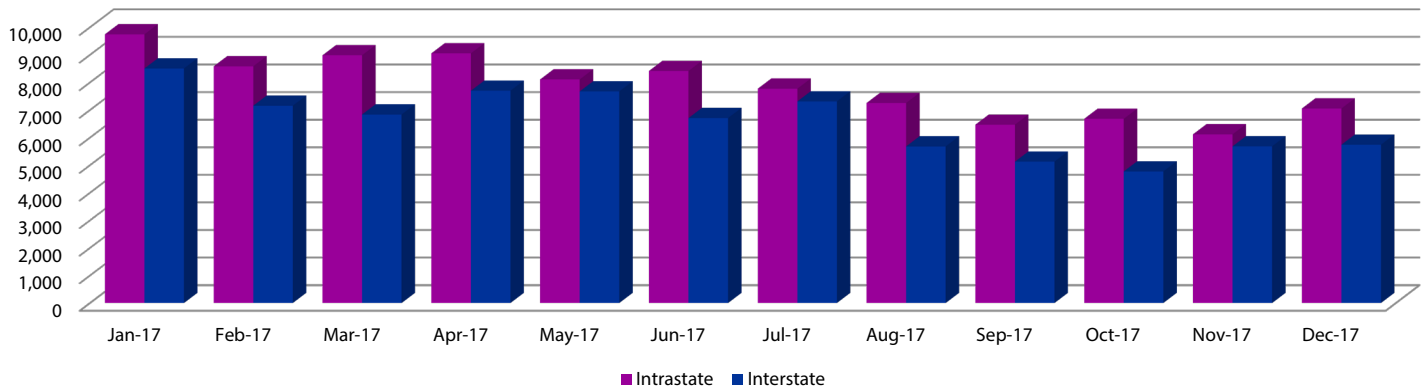

CapTel Total Intrastate and Total Interstate Session Minutes