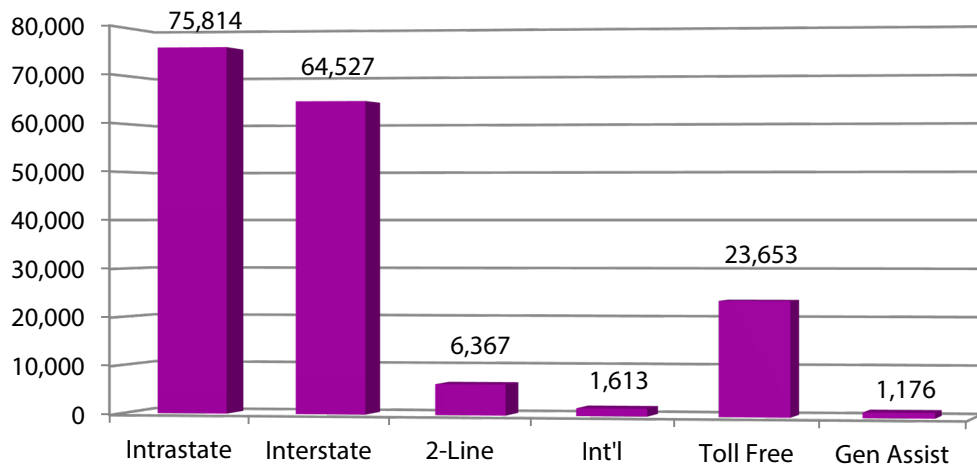

Annual CapTel Session Minutes by Jurisdiction